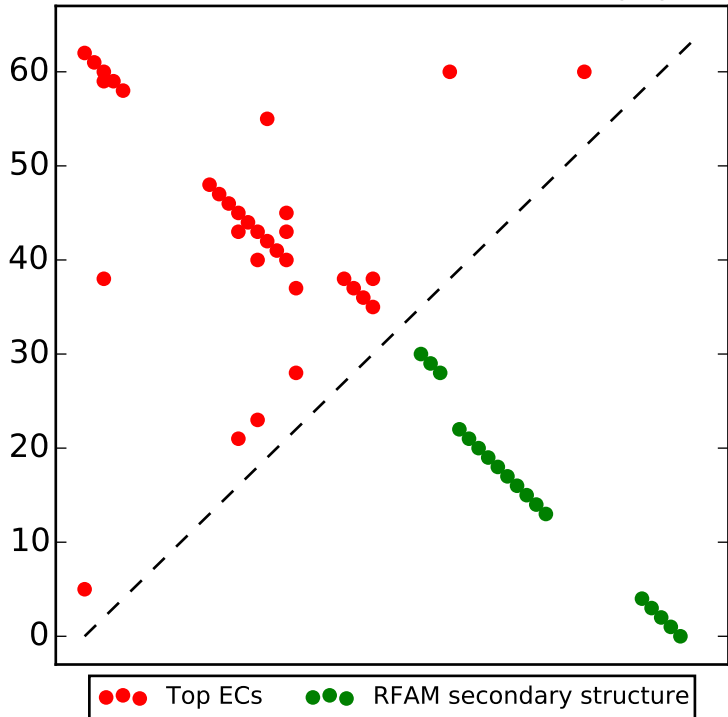

Top L/2 contacts for RF00031 with  $|i-j| > 4$

Top L contacts for RF00031 with  $|i-j| > 4$