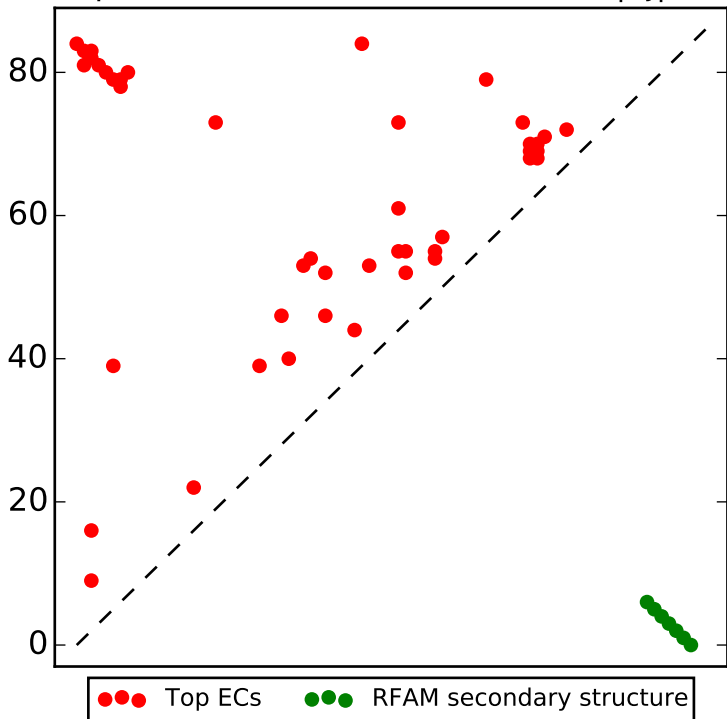

Top L/2 contacts for RF00134 with $|i-j| > 4$

Top L contacts for RF00134 with $|i-j| > 4$