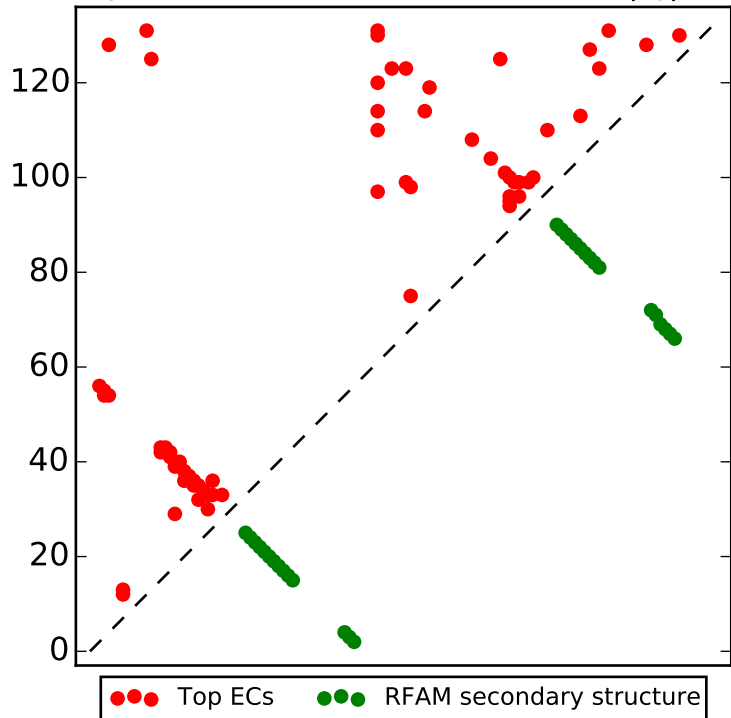

Top L/2 contacts for RF00139 with  $|i-j| > 4$

Top L contacts for RF00139 with  $|i-j| > 4$