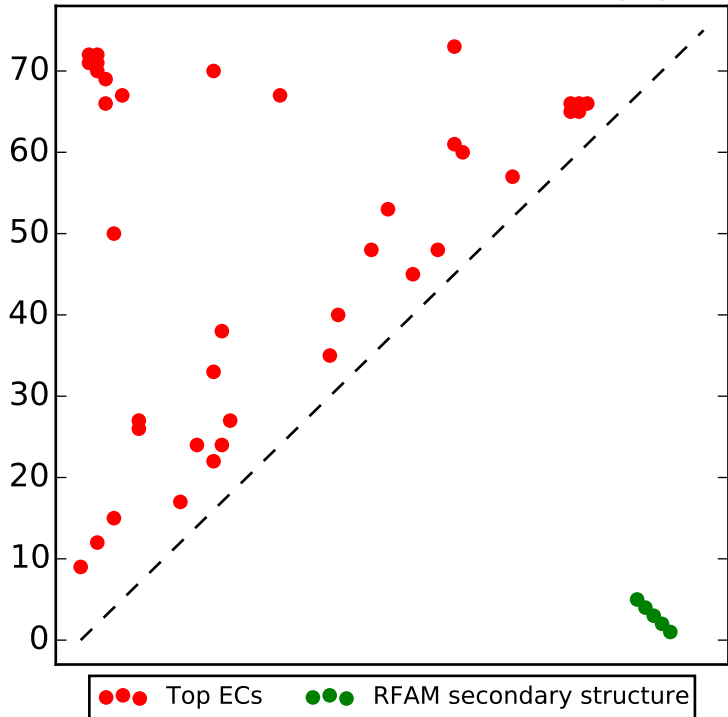

Top L/2 contacts for RF00181 with $|i-j| > 4$

Top L contacts for RF00181 with $|i-j| > 4$