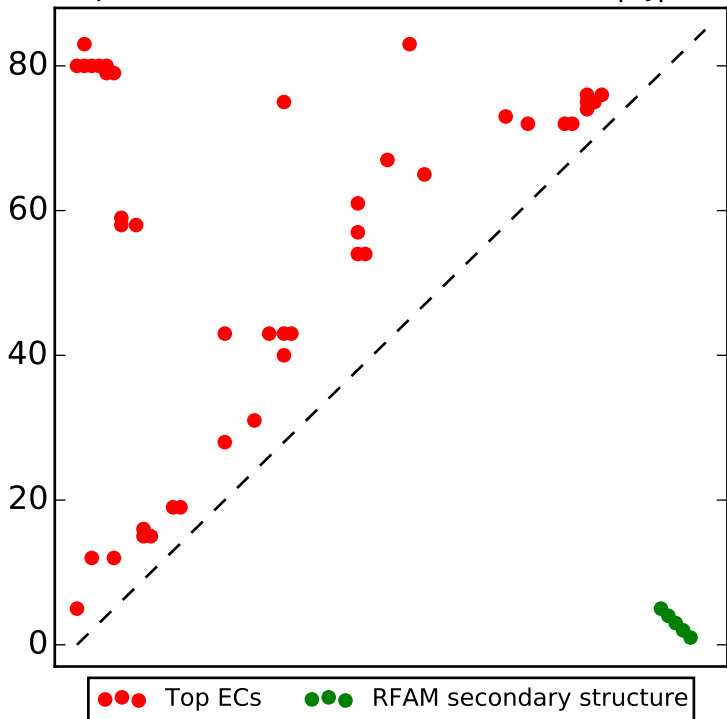

Top L/2 contacts for RF00324 with $|i-j| > 4$

Top L contacts for RF00324 with $|i-j| > 4$