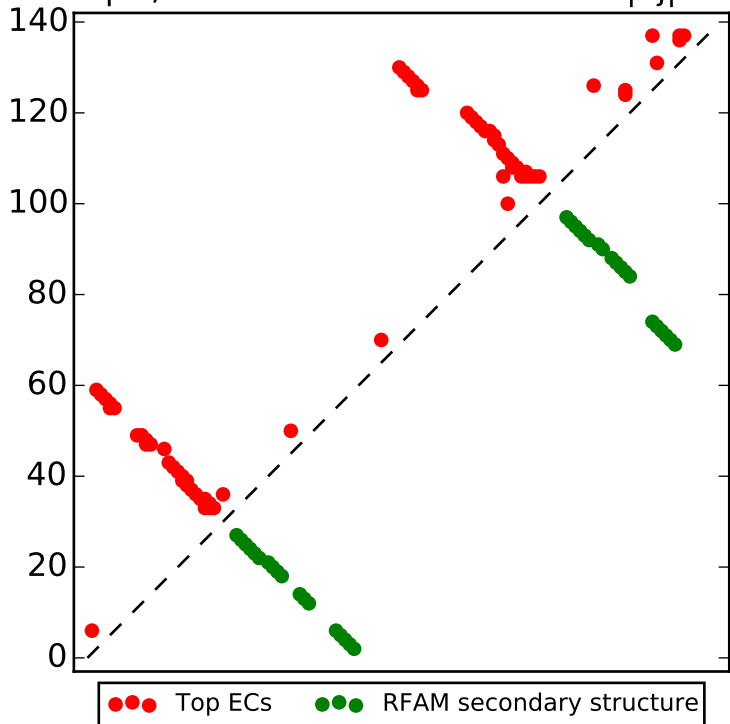

Top L/2 contacts for RF00409 with $|i-j| > 4$

Top L contacts for RF00409 with $|i-j| > 4$