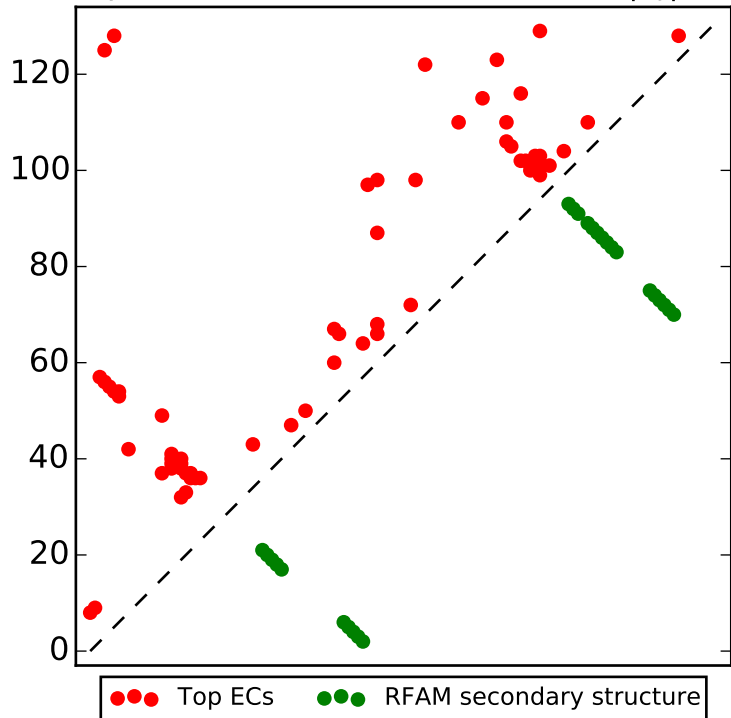

Top L/2 contacts for RF00413 with  $|i-j| > 4$

Top L contacts for RF00413 with  $|i-j| > 4$