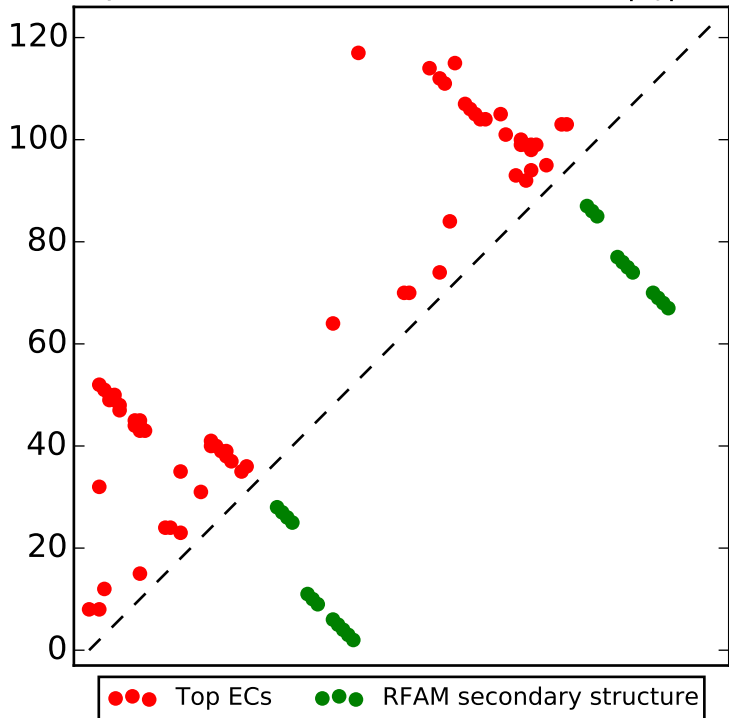

Top L/2 contacts for RF00421 with $|i-j| > 4$

Top L contacts for RF00421 with $|i-j| > 4$