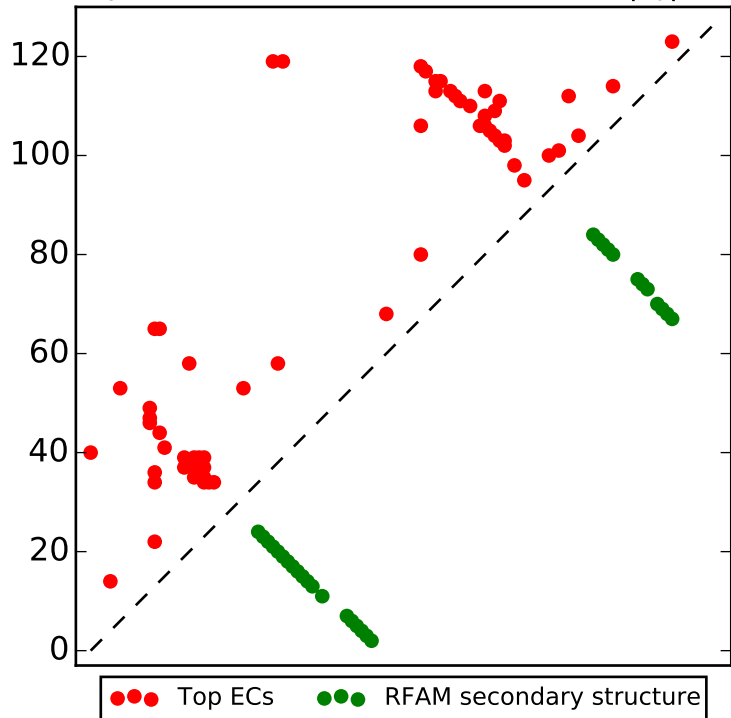

Top L/2 contacts for RF00430 with $|i-j| > 4$

Top L contacts for RF00430 with $|i-j| > 4$