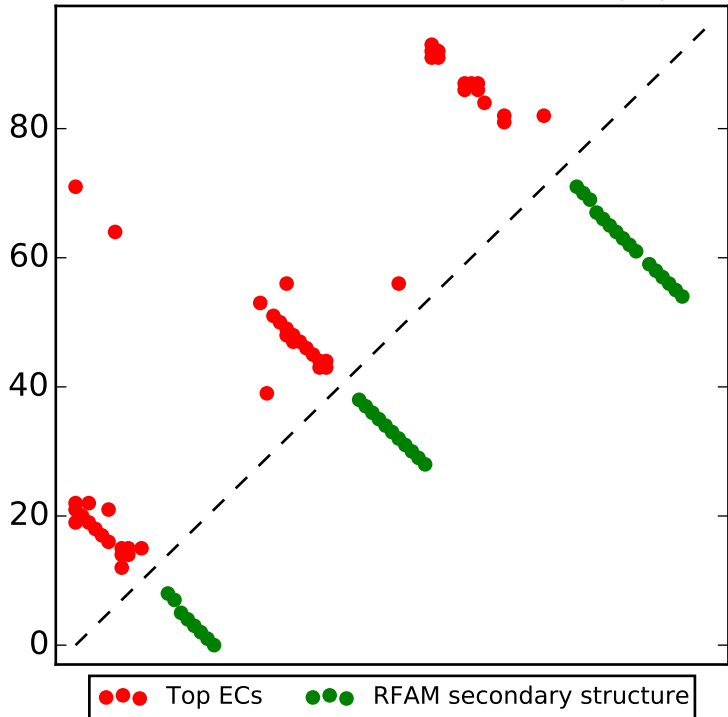

Top L/2 contacts for RF00435 with $|i-j| > 4$

Top L contacts for RF00435 with $|i-j| > 4$