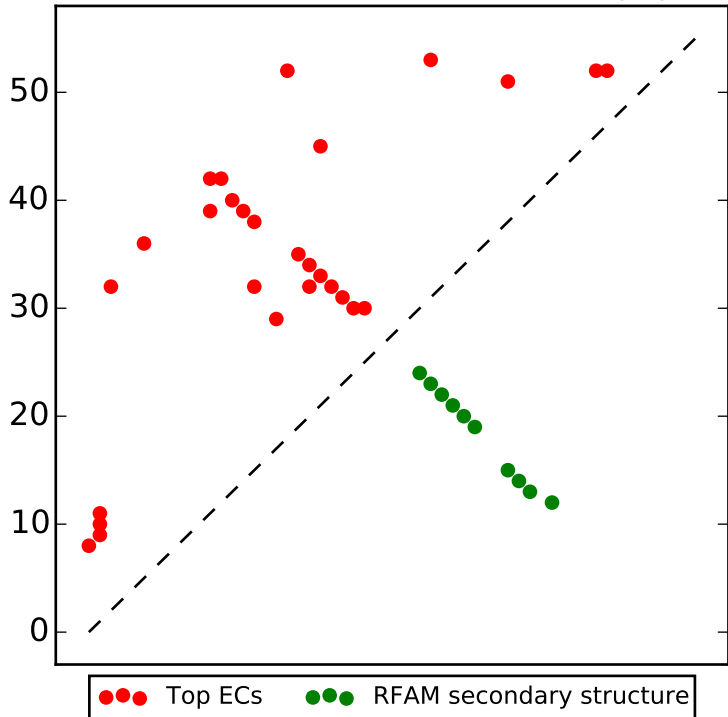

Top L/2 contacts for RF00436 with $|i-j| > 4$

Top L contacts for RF00436 with $|i-j| > 4$