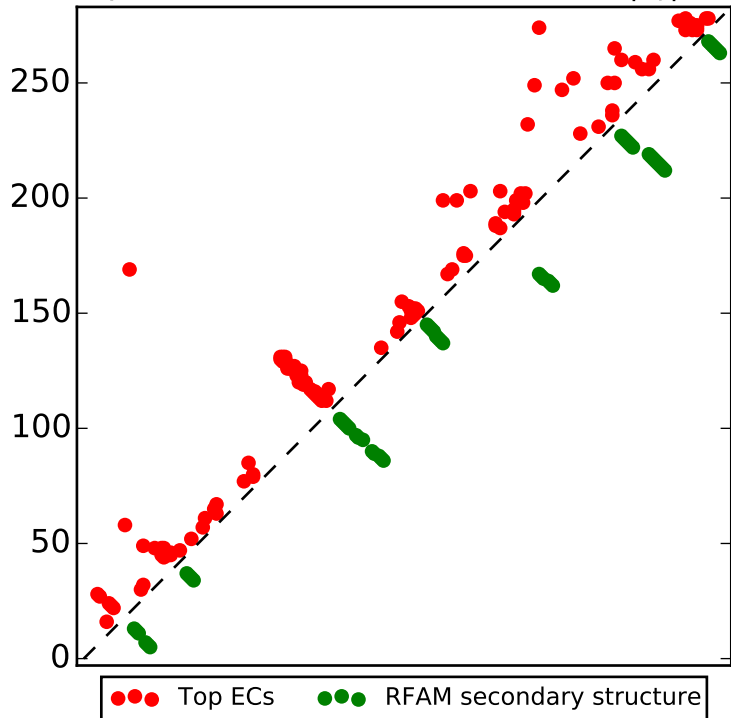

Top L/2 contacts for RF00459 with $|i-j| > 4$

Top L contacts for RF00459 with $|i-j| > 4$