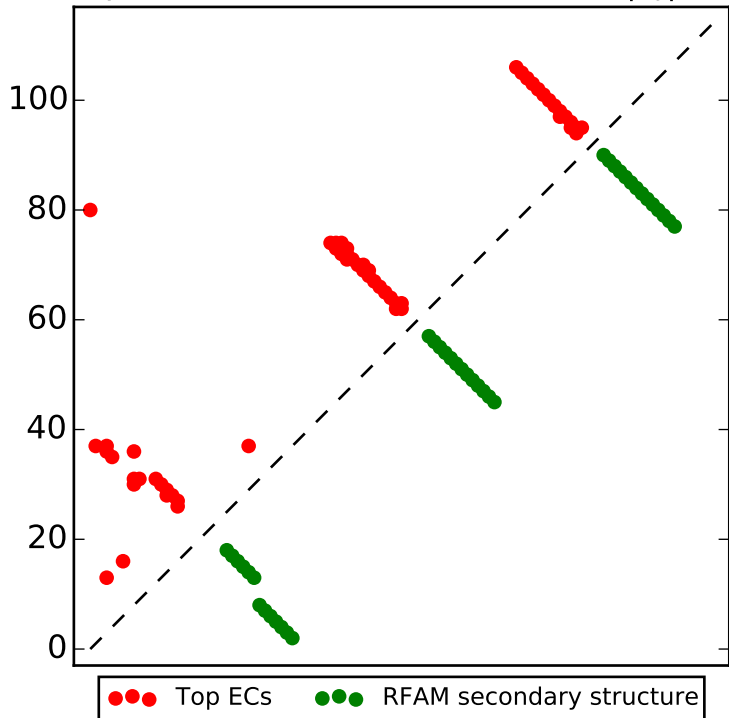

Top L/2 contacts for RF00515 with $|i-j| > 4$

Top L contacts for RF00515 with $|i-j| > 4$