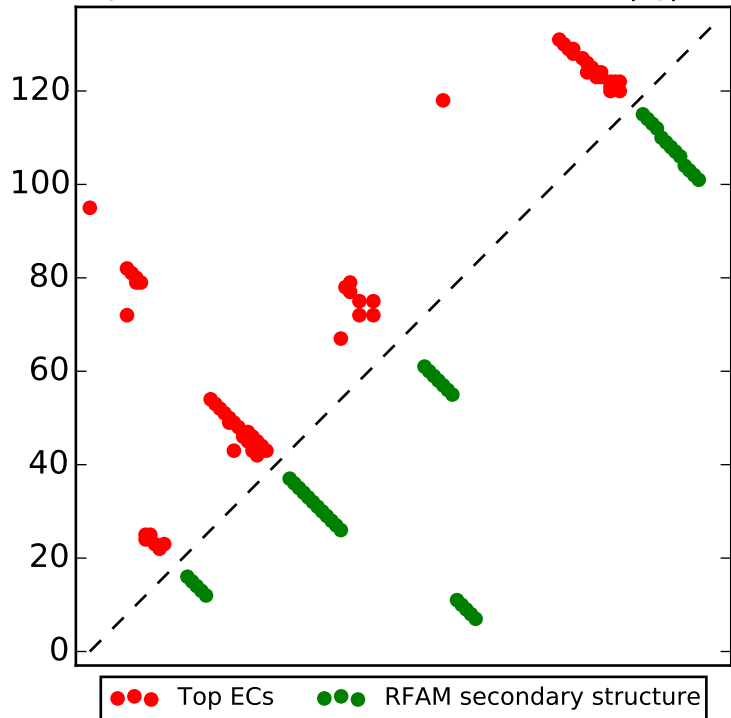

Top L/2 contacts for RF00548 with $|i-j| > 4$

Top L contacts for RF00548 with $|i-j| > 4$