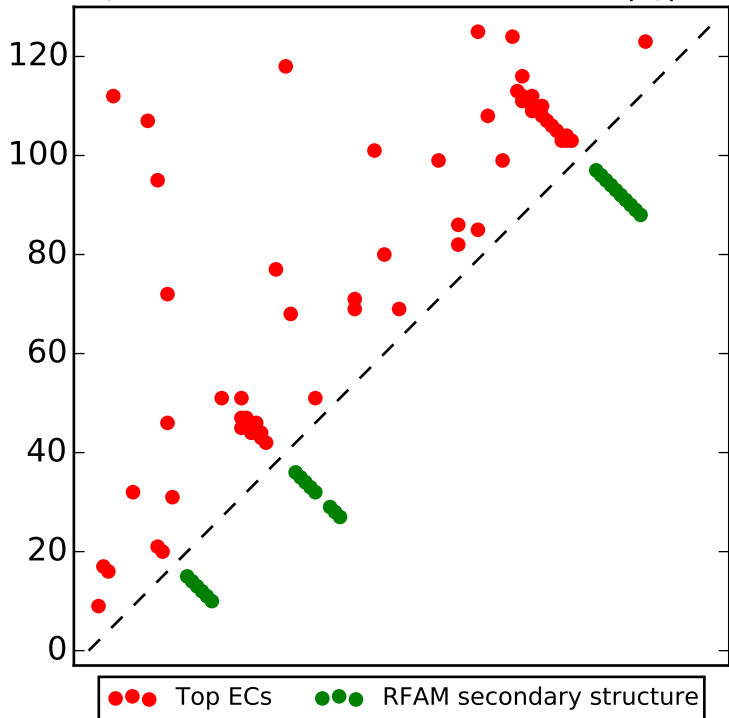

Top L/2 contacts for RF00558 with  $|i-j| > 4$

Top L contacts for RF00558 with  $|i-j| > 4$