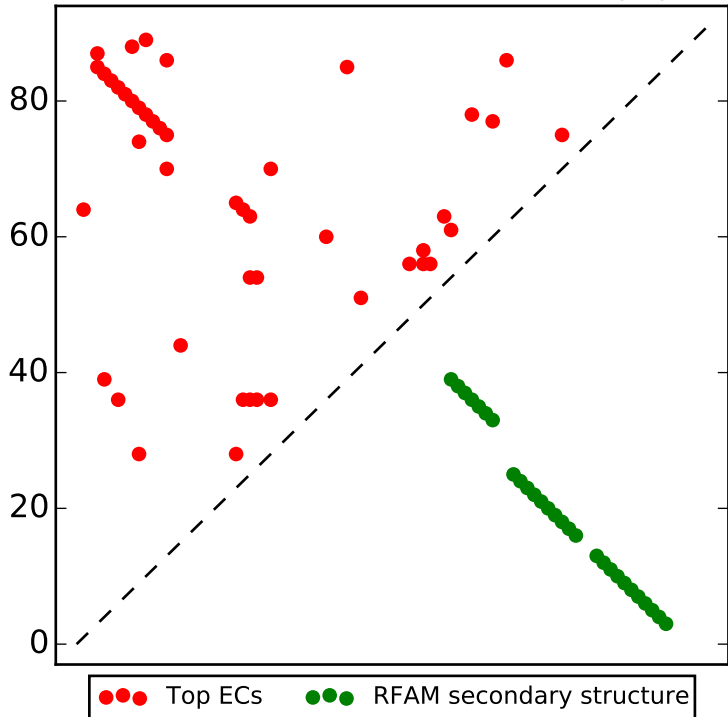

Top L/2 contacts for RF00711 with  $|i-j| > 4$

Top L contacts for RF00711 with  $|i-j| > 4$