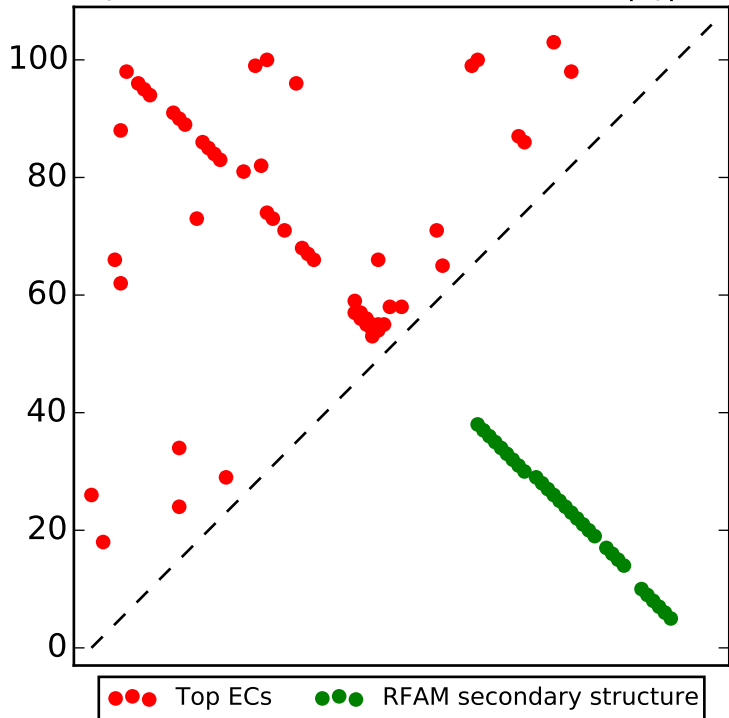

Top L/2 contacts for RF01045 with  $|i-j| > 4$

Top L contacts for RF01045 with  $|i-j| > 4$