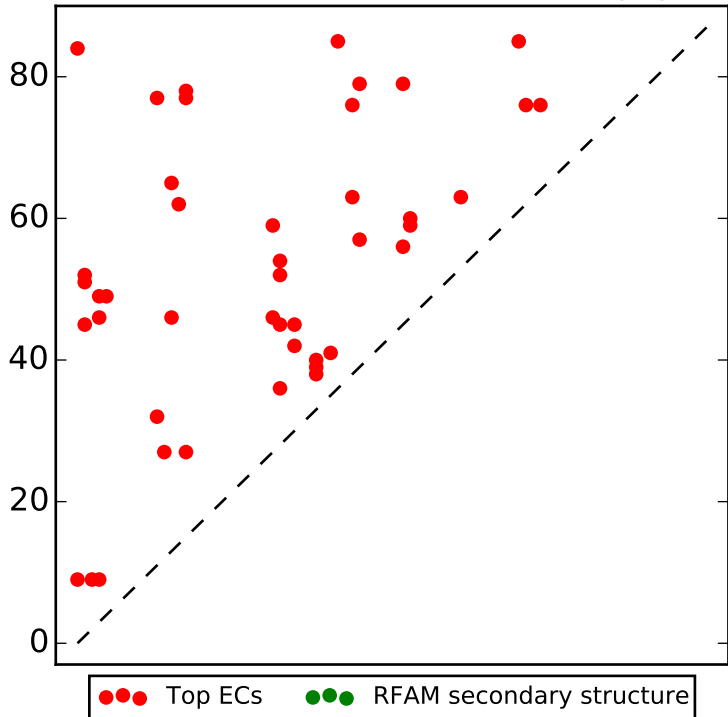

Top L/2 contacts for RF01185 with $|i-j| > 4$

Top L contacts for RF01185 with $|i-j| > 4$