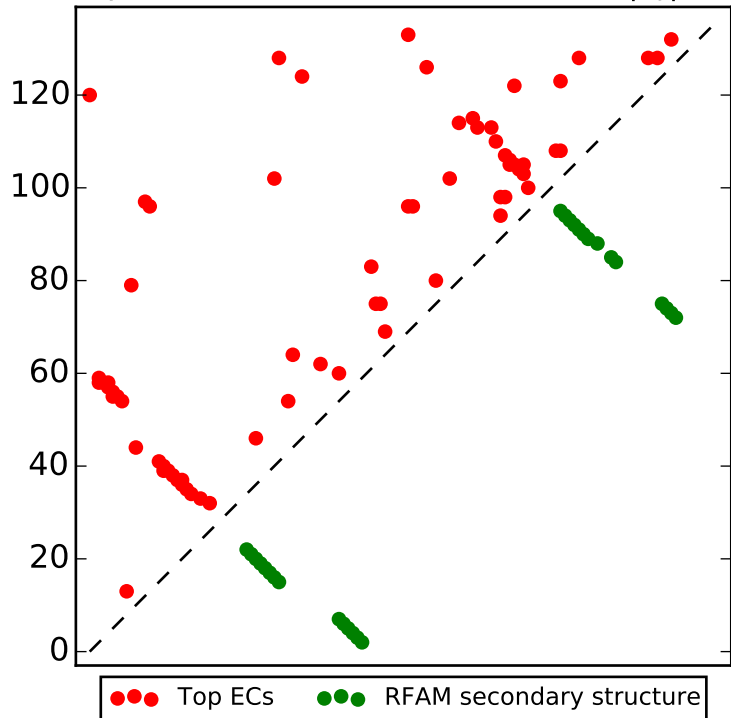

Top L/2 contacts for RF01233 with $|i-j| > 4$

Top L contacts for RF01233 with $|i-j| > 4$