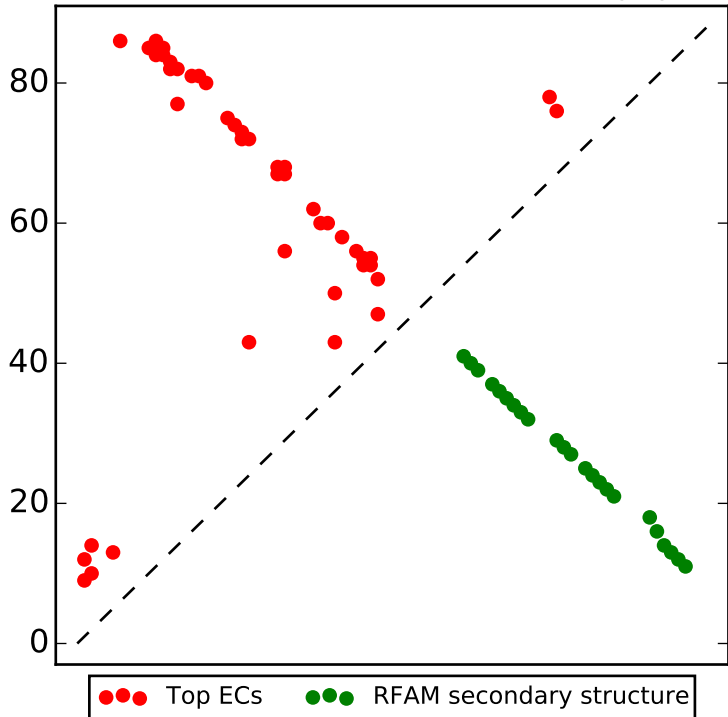

Top L/2 contacts for RF01413 with $|i-j| > 4$

Top L contacts for RF01413 with $|i-j| > 4$