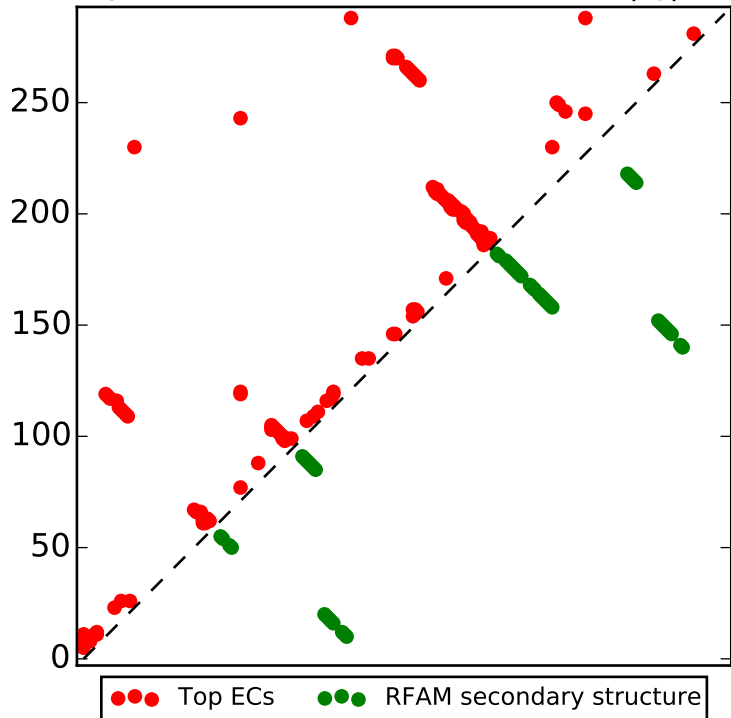

Top L/2 contacts for RF01417 with $|i-j| > 4$

Top L contacts for RF01417 with $|i-j| > 4$