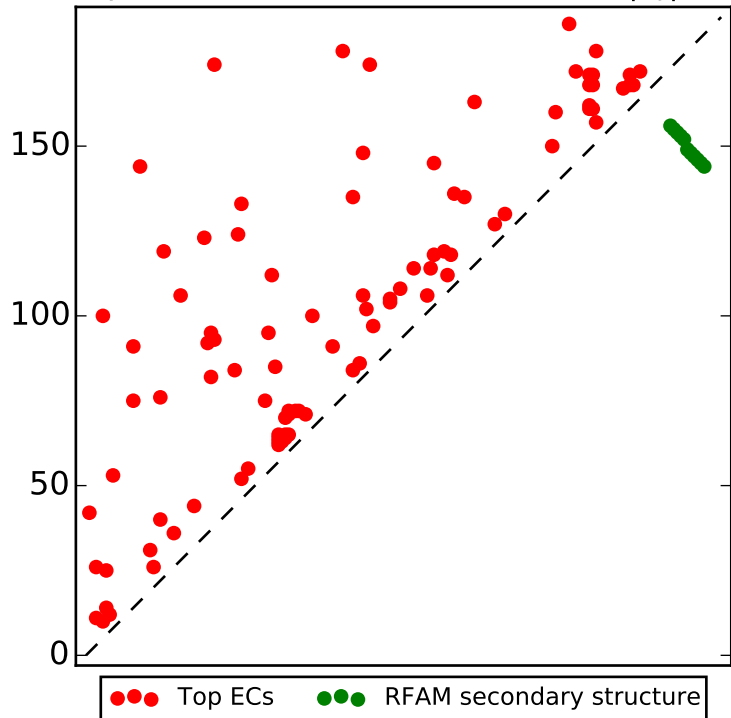

Top L/2 contacts for RF01419 with $|i-j| > 4$

Top L contacts for RF01419 with $|i-j| > 4$