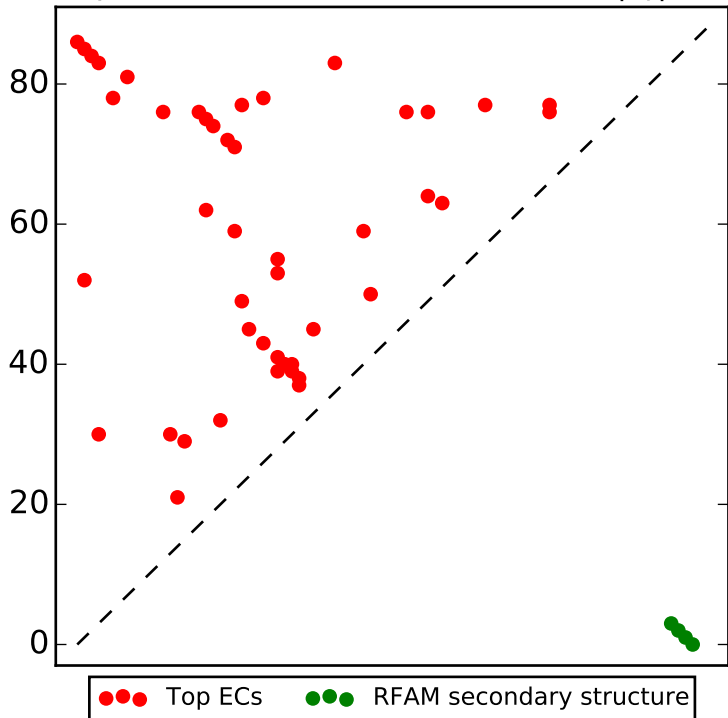

Top L/2 contacts for RF01421 with $|i-j| > 4$

Top L contacts for RF01421 with $|i-j| > 4$