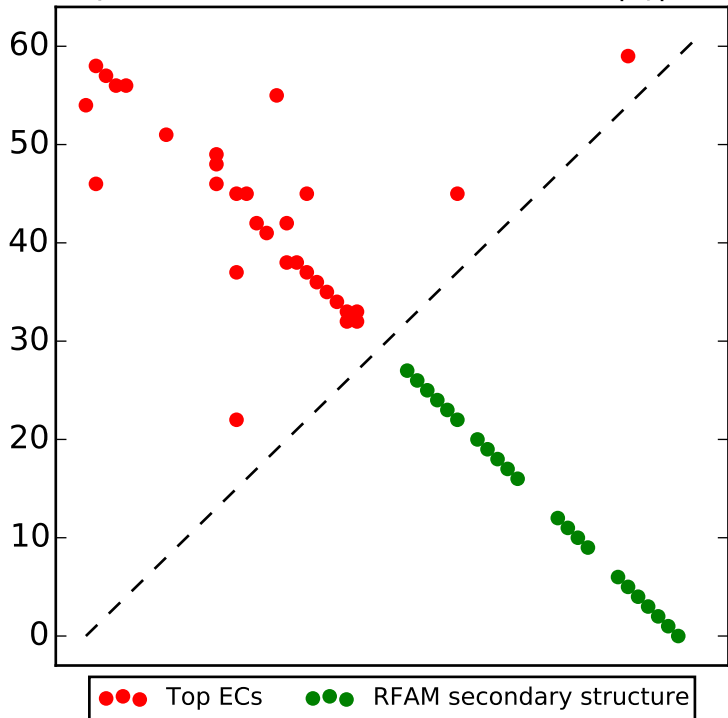

Top L/2 contacts for RF01688 with $|i-j| > 4$

Top L contacts for RF01688 with $|i-j| > 4$