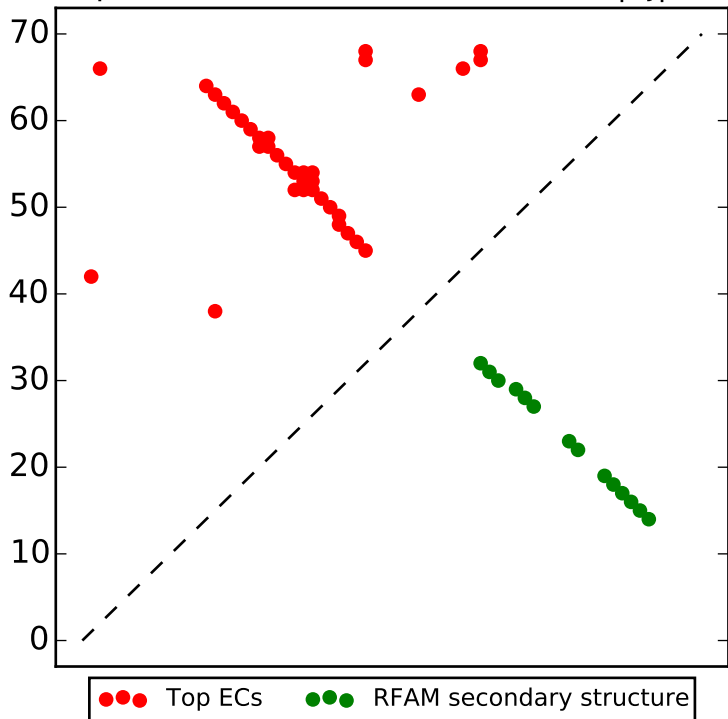

Top L/2 contacts for RF01701 with $|i-j| > 4$

Top L contacts for RF01701 with $|i-j| > 4$