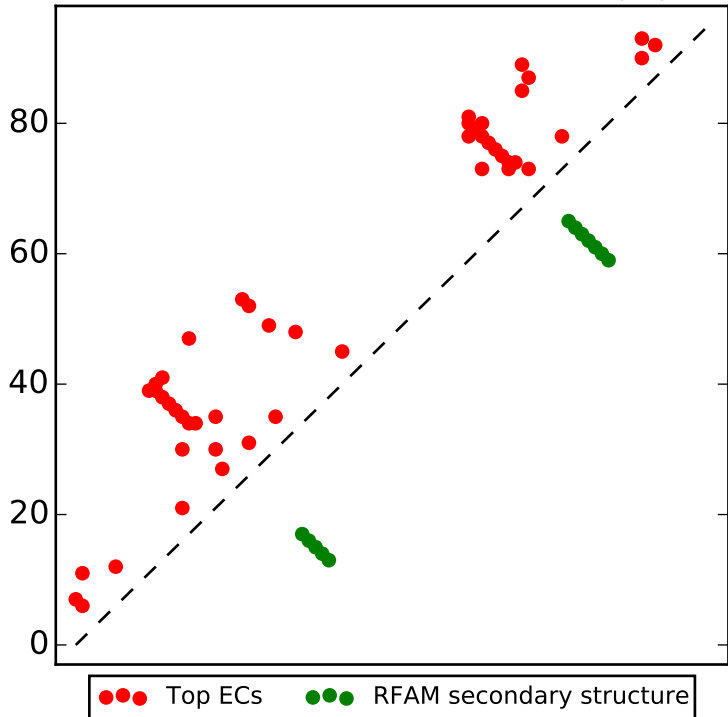

Top L/2 contacts for RF01717 with  $|i-j| > 4$

Top L contacts for RF01717 with  $|i-j| > 4$