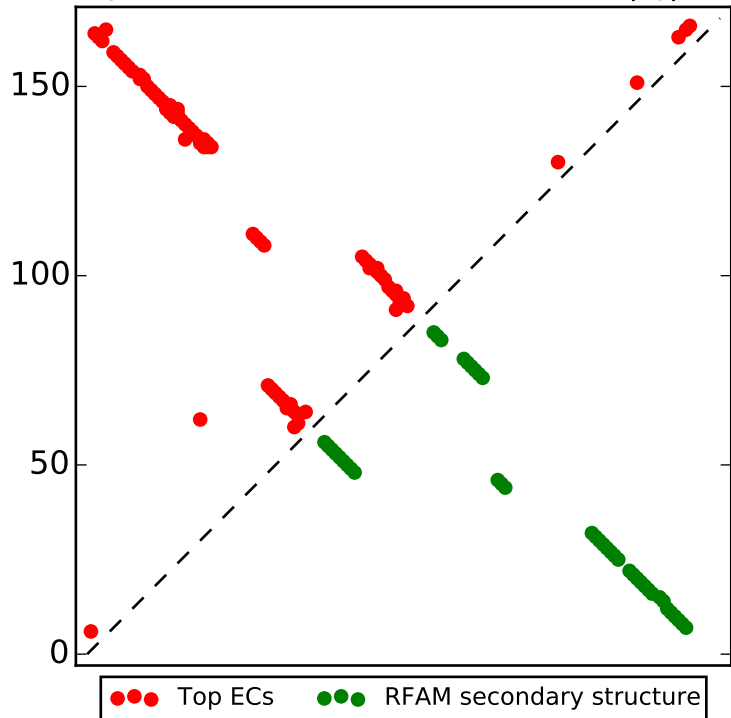

Top L/2 contacts for RF01731 with $|i-j| > 4$

Top L contacts for RF01731 with $|i-j| > 4$