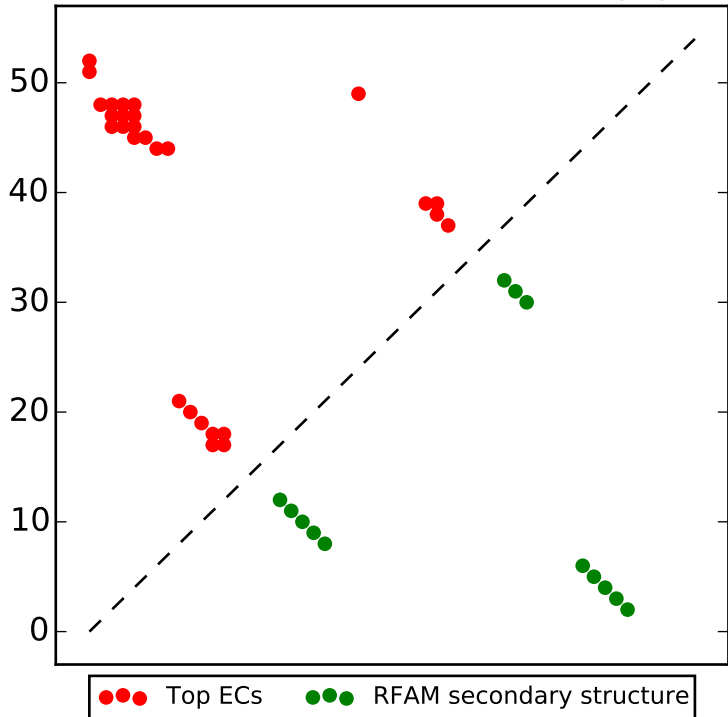

Top L/2 contacts for RF01739 with  $|i-j| > 4$

Top L contacts for RF01739 with  $|i-j| > 4$