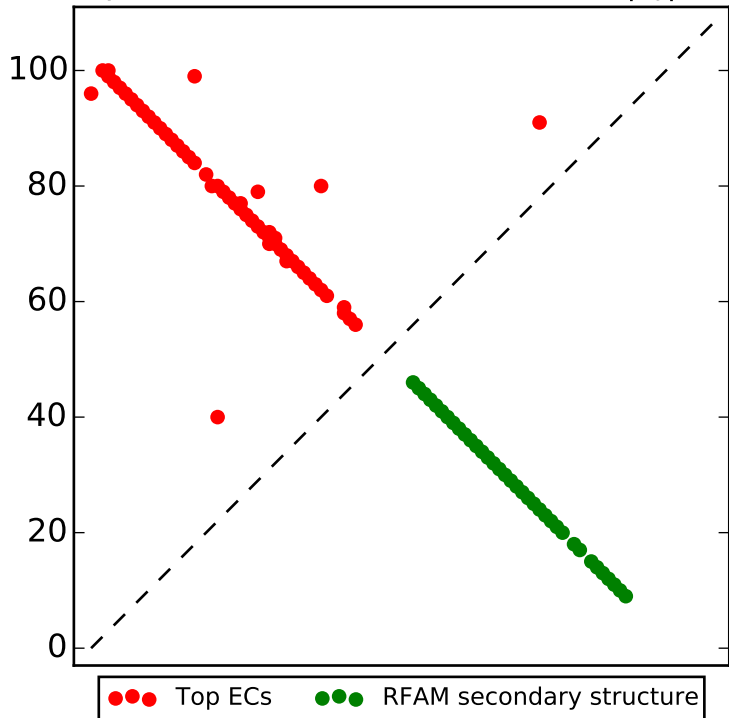

Top L/2 contacts for RF01746 with $|i-j| > 4$

Top L contacts for RF01746 with $|i-j| > 4$