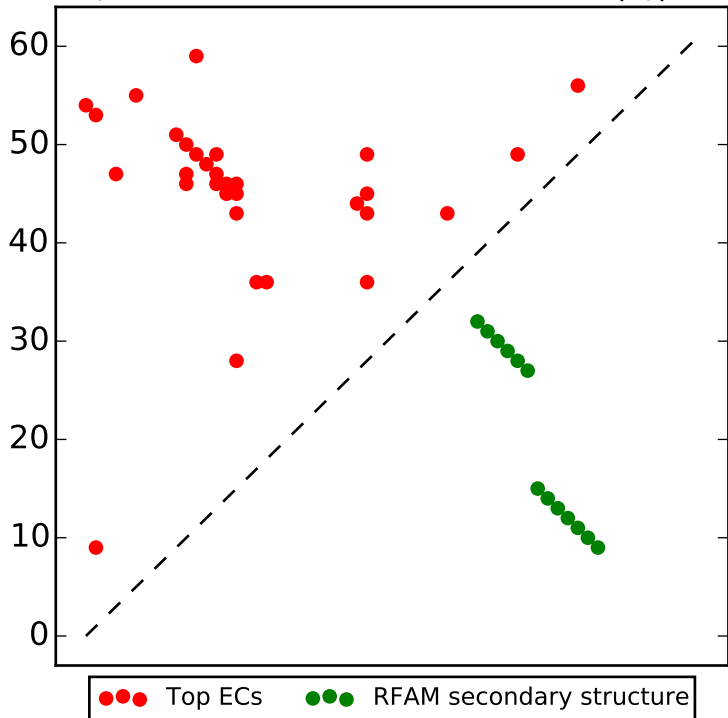

Top L/2 contacts for RF01747 with  $|i-j| > 4$

Top L contacts for RF01747 with  $|i-j| > 4$