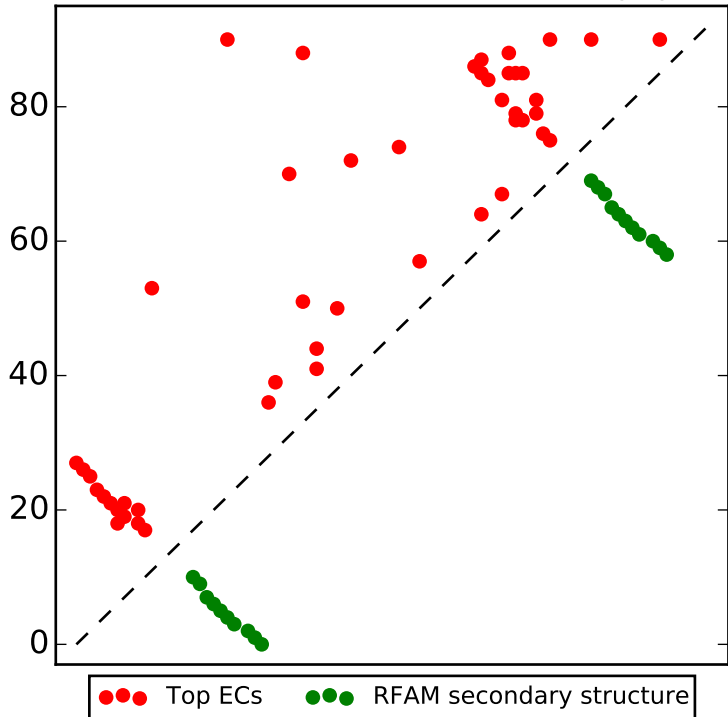

Top L/2 contacts for RF01749 with  $|i-j| > 4$

Top L contacts for RF01749 with  $|i-j| > 4$