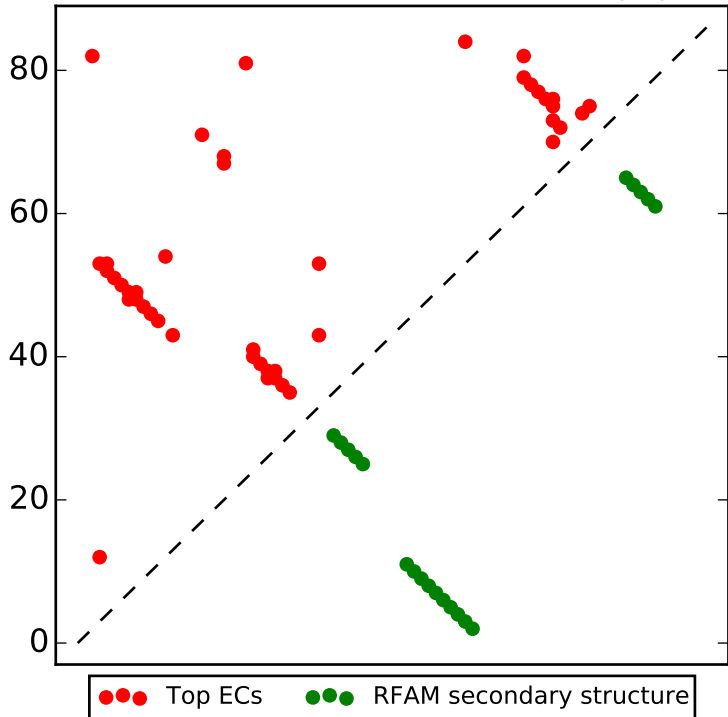

Top L/2 contacts for RF01750 with $|i-j| > 4$

Top L contacts for RF01750 with $|i-j| > 4$