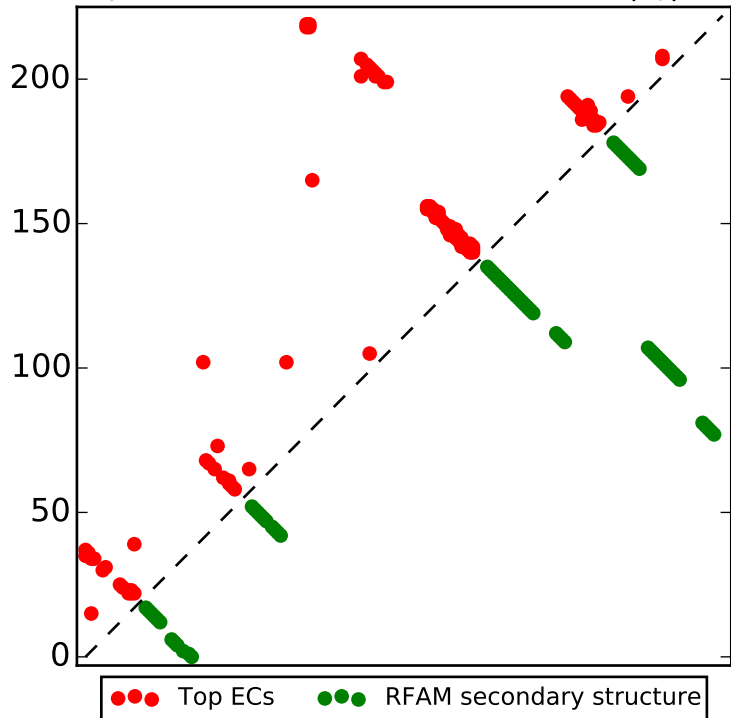

Top L/2 contacts for RF01847 with $|i-j| > 4$

Top L contacts for RF01847 with $|i-j| > 4$