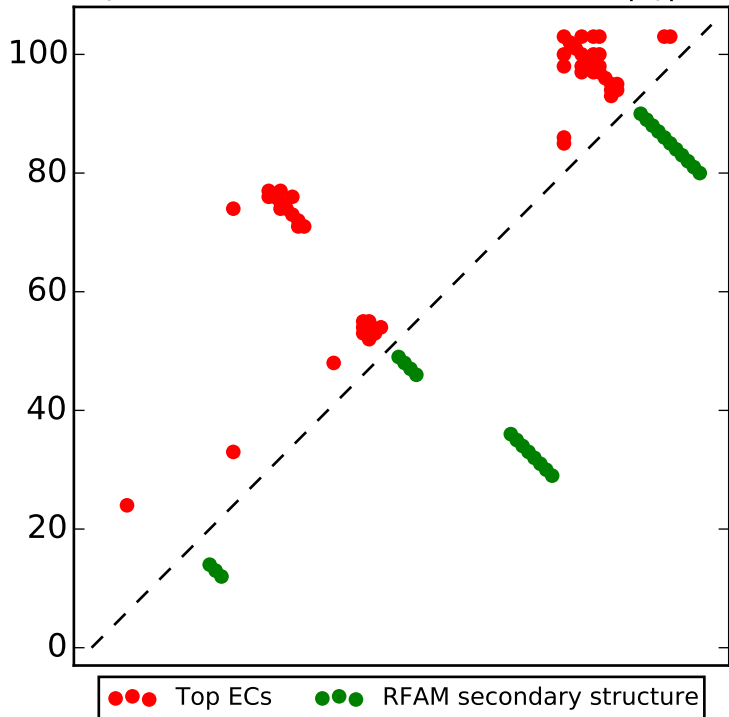

Top L/2 contacts for RF01867 with $|i-j| > 4$

Top L contacts for RF01867 with $|i-j| > 4$