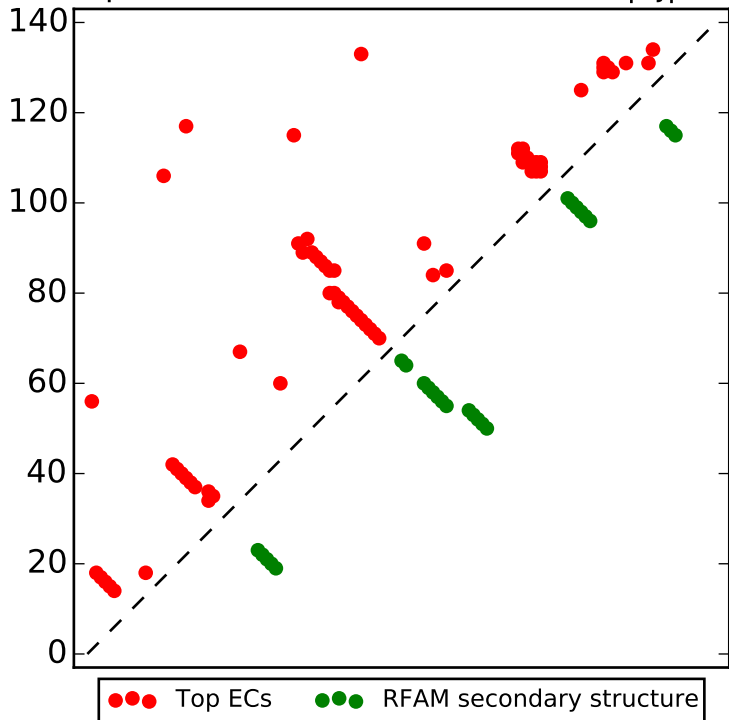

Top L/2 contacts for RF02003 with  $|i-j| > 4$

Top L contacts for RF02003 with  $|i-j| > 4$