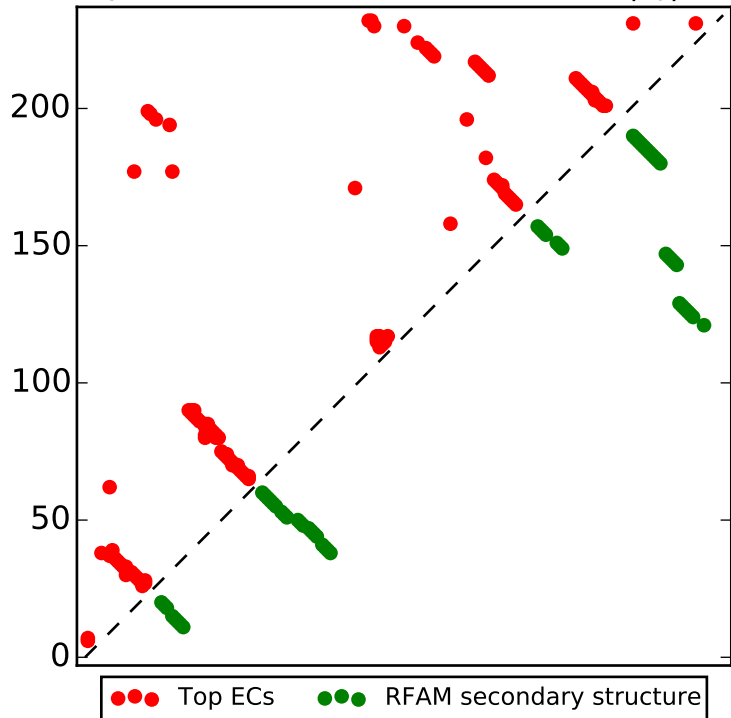

Top L/2 contacts for RF02005 with  $|i-j| > 4$

Top L contacts for RF02005 with  $|i-j| > 4$