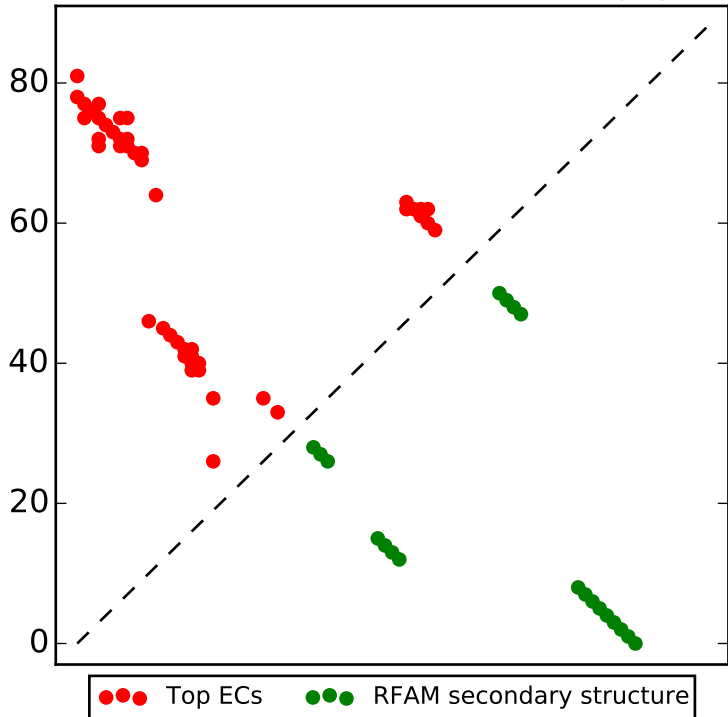

Top L/2 contacts for RF02221 with  $|i-j| > 4$

Top L contacts for RF02221 with  $|i-j| > 4$