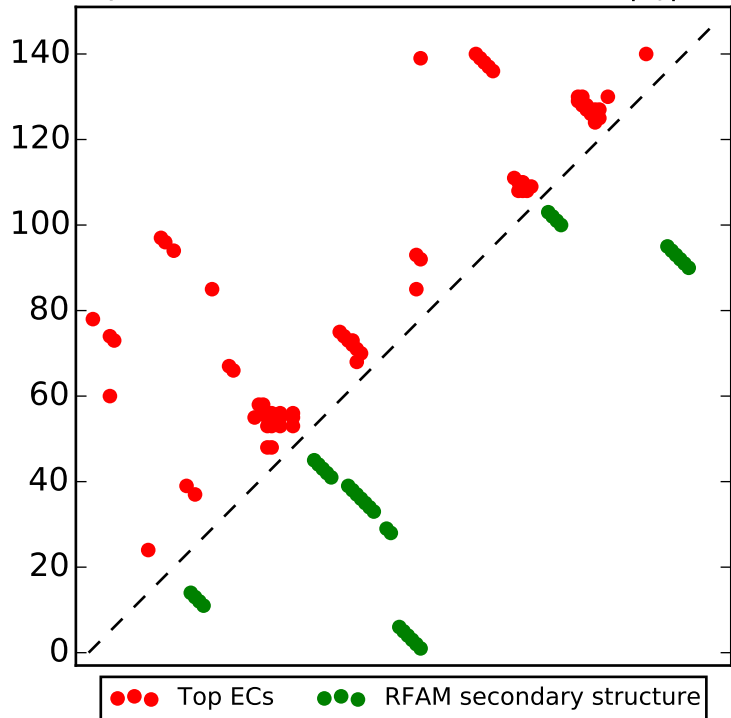

Top L/2 contacts for RF02223 with $|i-j| > 4$

Top L contacts for RF02223 with $|i-j| > 4$