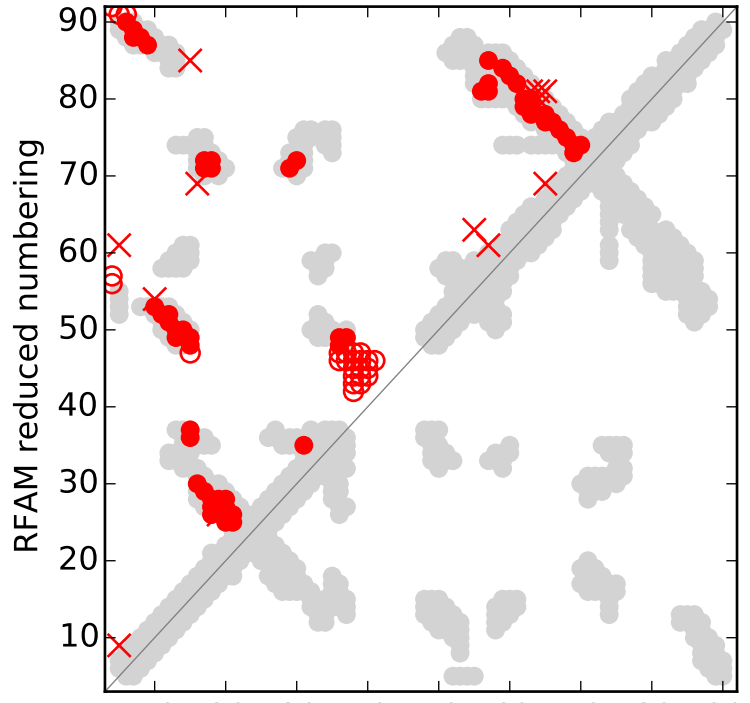

Top L/2 EC contacts for RF00059

Top L/2 MI_E contacts for RF00059

RFAM secondary structure for RF00059

Top L EC contacts for RF00059

Top L MI_E contacts for RF00059

RFAM secondary structure for RF00059

○○ Un-mapped
 ●● True positive
 ×× False positive