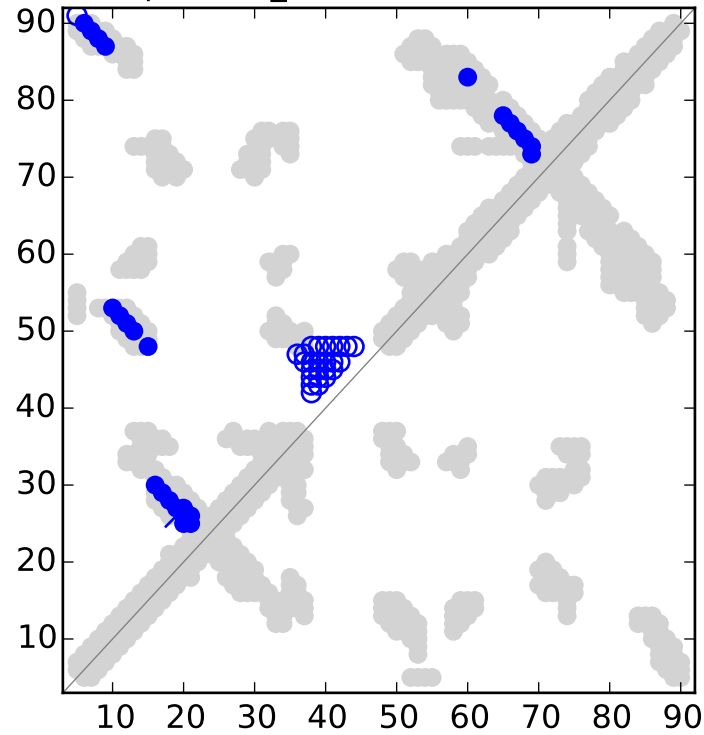

Top L/2 EC contacts for RF00059

Top L/2 MI_E contacts for RF00059

RFAM secondary structure for RF00059

Top L EC contacts for RF00059

Top L MI_E contacts for RF00059

RFAM secondary structure for RF00059

○○ Un-mapped
 ●● True positive
 ×× False positive