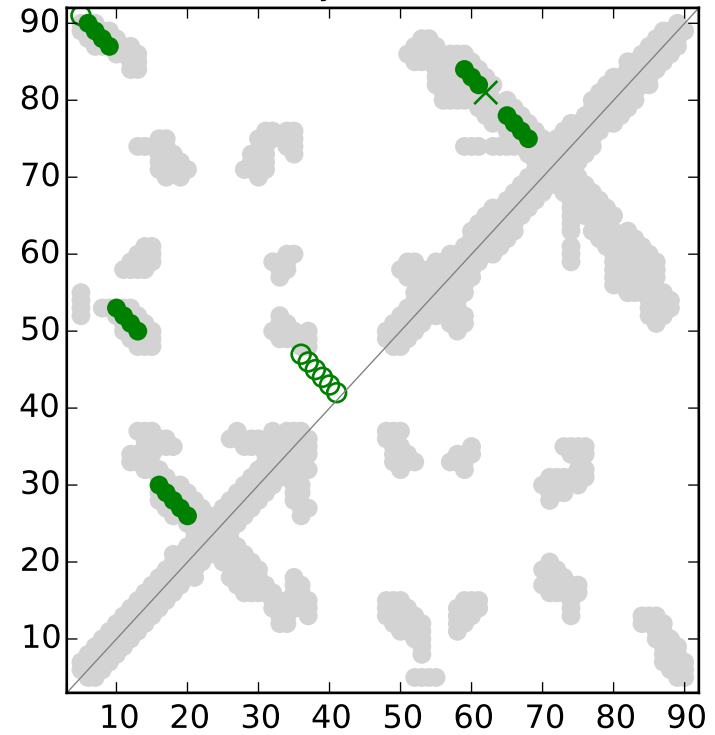

Top L/2 EC contacts for RF00059

Top L/2 MI_E contacts for RF00059

RFAM secondary structure for RF00059

Top L EC contacts for RF00059

Top L MI_E contacts for RF00059

RFAM secondary structure for RF00059

○○ Un-mapped
 ●● True positive
 ×× False positive