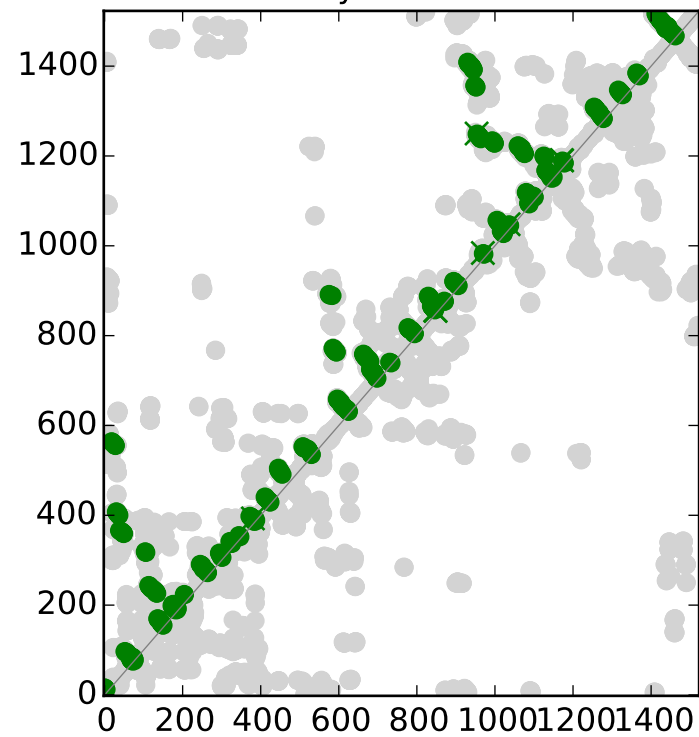

Top L/2 EC contacts for RF00177

Top L/2 MI\_E contacts for RF00177

RFAM secondary structure for RF00177

Top L EC contacts for RF00177

Top L MI\_E contacts for RF00177

RFAM secondary structure for RF00177

○ ○ Un-mapped    ● ● True positive    × × False positive