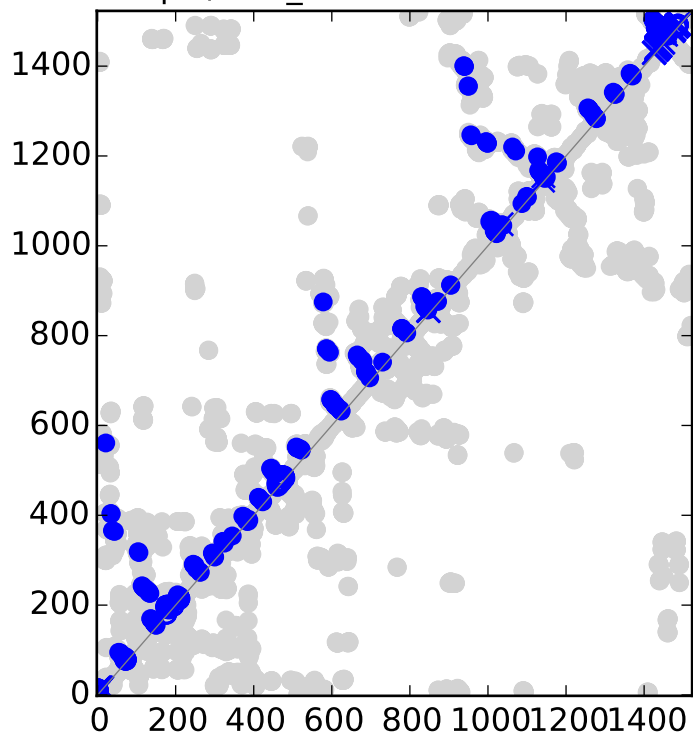

Top L/2 EC contacts for RF00177

Top L/2 MI\_E contacts for RF00177

RFAM secondary structure for RF00177

Top L EC contacts for RF00177

Top L MI\_E contacts for RF00177

RFAM secondary structure for RF00177

○ ○ Un-mapped    ● ● True positive    × × False positive