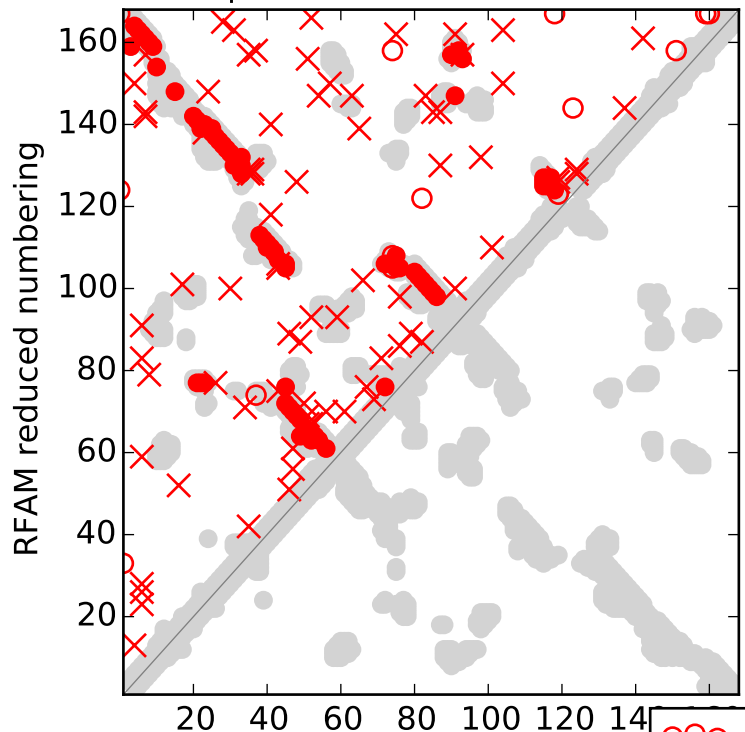

Top L/2 EC contacts for RF00380

Top L/2 MI_E contacts for RF00380

RFAM secondary structure for RF00380

Top L EC contacts for RF00380

Top L MI_E contacts for RF00380

RFAM secondary structure for RF00380

○ ○ Un-mapped ● ● True positive × × False positive