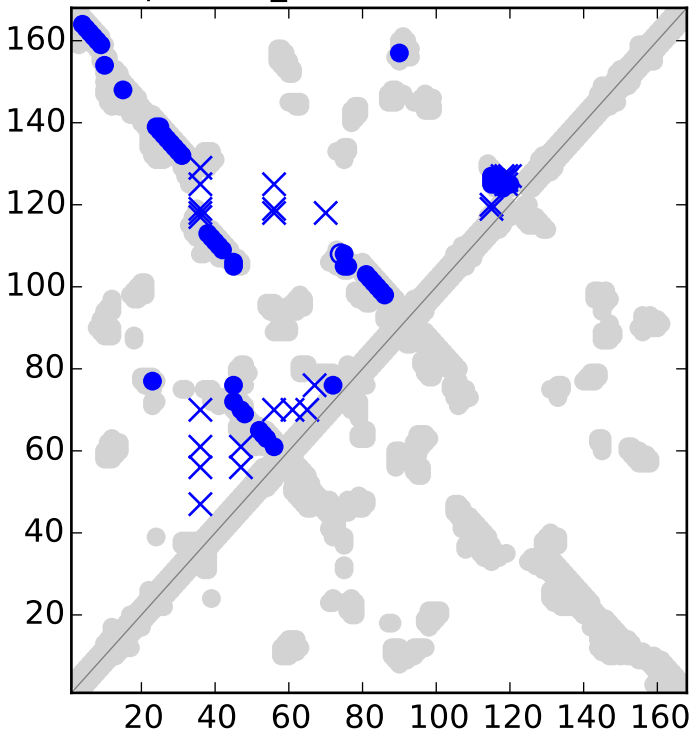

Top L/2 EC contacts for RF00380

Top L/2 MI_E contacts for RF00380

RFAM secondary structure for RF00380

Top L EC contacts for RF00380

Top L MI_E contacts for RF00380

RFAM secondary structure for RF00380

○ ○ Un-mapped ● ● True positive × × False positive