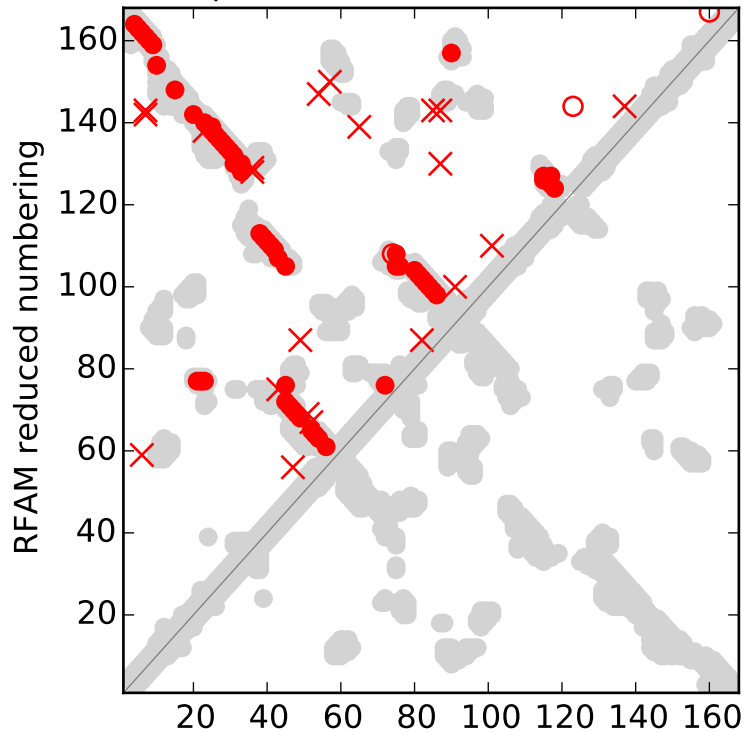

Top L/2 EC contacts for RF00380

Top L/2 MI_E contacts for RF00380

RFAM secondary structure for RF00380

Top L EC contacts for RF00380

Top L MI_E contacts for RF00380

RFAM secondary structure for RF00380

○ ○ Un-mapped ● ● True positive × × False positive