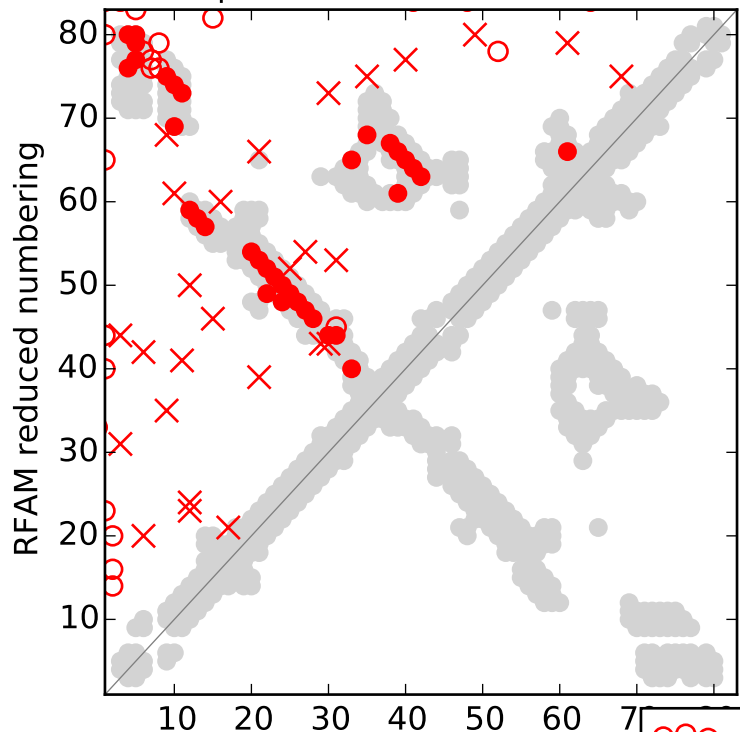

Top L/2 EC contacts for RF01786

Top L/2 MI\_E contacts for RF01786

RFAM secondary structure for RF01786

Top L EC contacts for RF01786

Top L MI\_E contacts for RF01786

RFAM secondary structure for RF01786

○○ Un-mapped    
 ●● True positive    
 ×× False positive