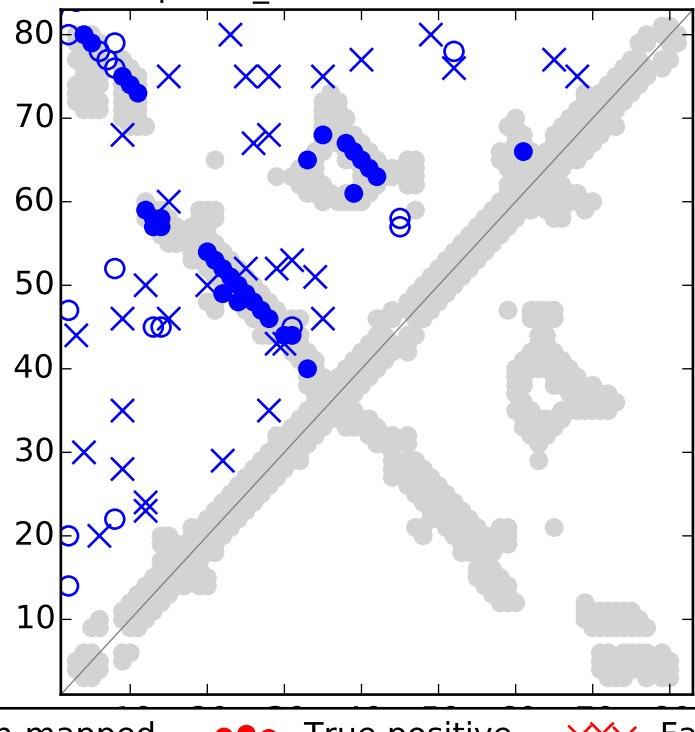

Top L/2 EC contacts for RF01786

Top L/2 MI\_E contacts for RF01786

RFAM secondary structure for RF01786

Top L EC contacts for RF01786

Top L MI\_E contacts for RF01786

RFAM secondary structure for RF01786

○○ Un-mapped    
 ●● True positive    
 ×× False positive