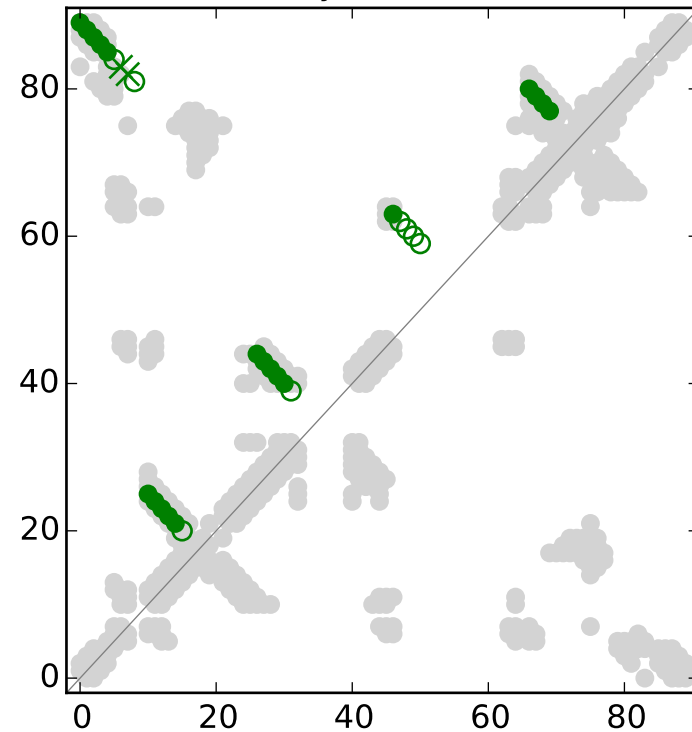

Top L/2 EC contacts for RF01852

Top L/2 MI_E contacts for RF01852

RFAM secondary structure for RF01852

Top L EC contacts for RF01852

Top L MI_E contacts for RF01852

RFAM secondary structure for RF01852

○○ Un-mapped
 ●● True positive
 ×× False positive