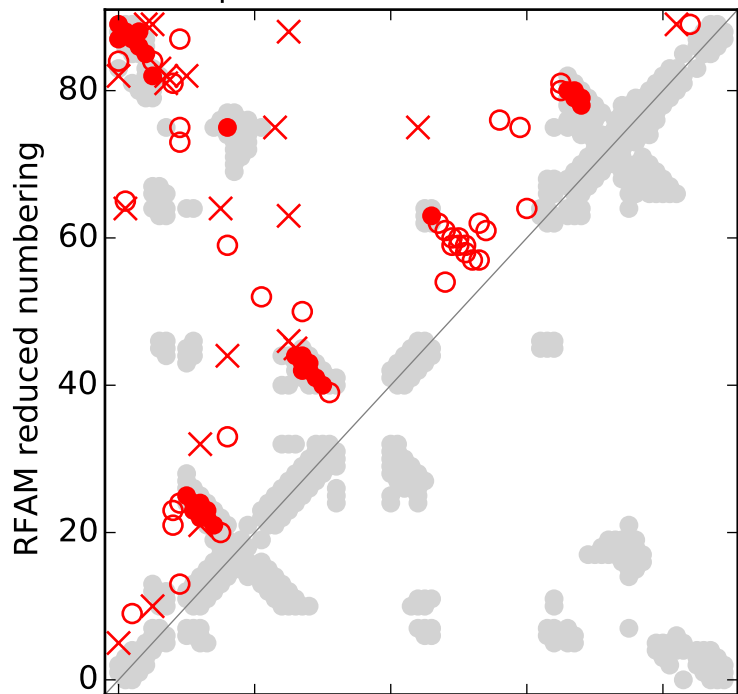

Top L/2 EC contacts for RF01852

Top L/2 MI_E contacts for RF01852

RFAM secondary structure for RF01852

Top L EC contacts for RF01852

Top L MI_E contacts for RF01852

RFAM secondary structure for RF01852

○○ Un-mapped
 ●● True positive
 ×× False positive