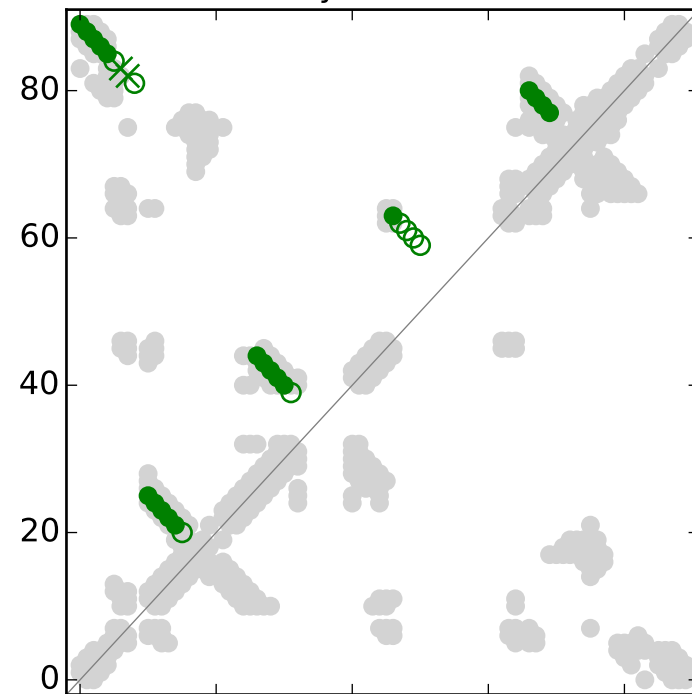

Top L/2 EC contacts for RF01852

Top L/2 MI_E contacts for RF01852

RFAM secondary structure for RF01852

Top L EC contacts for RF01852

Top L MI_E contacts for RF01852

RFAM secondary structure for RF01852

○○ Un-mapped
 ●● True positive
 ×× False positive