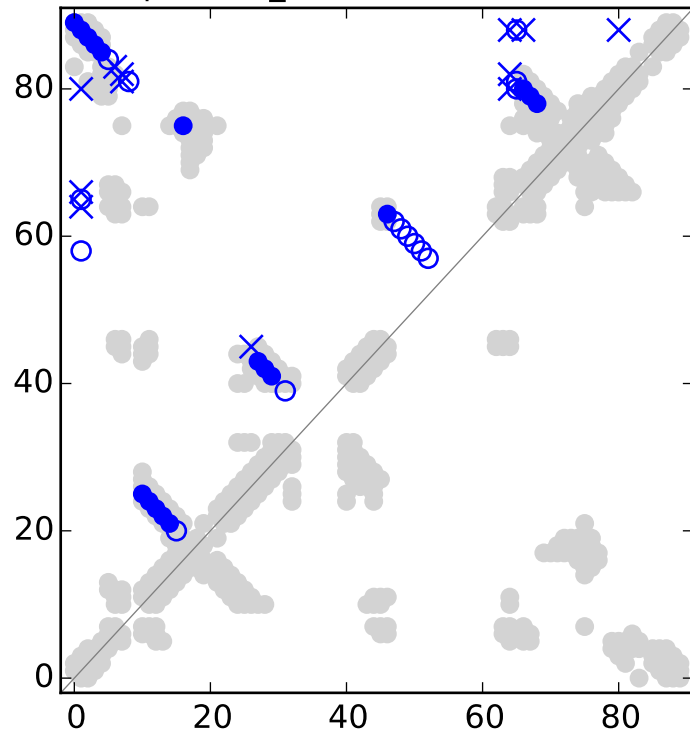

Top L/2 EC contacts for RF01852

Top L/2 MI_E contacts for RF01852

RFAM secondary structure for RF01852

Top L EC contacts for RF01852

Top L MI_E contacts for RF01852

RFAM secondary structure for RF01852

○○ Un-mapped
 ●● True positive
 ×× False positive