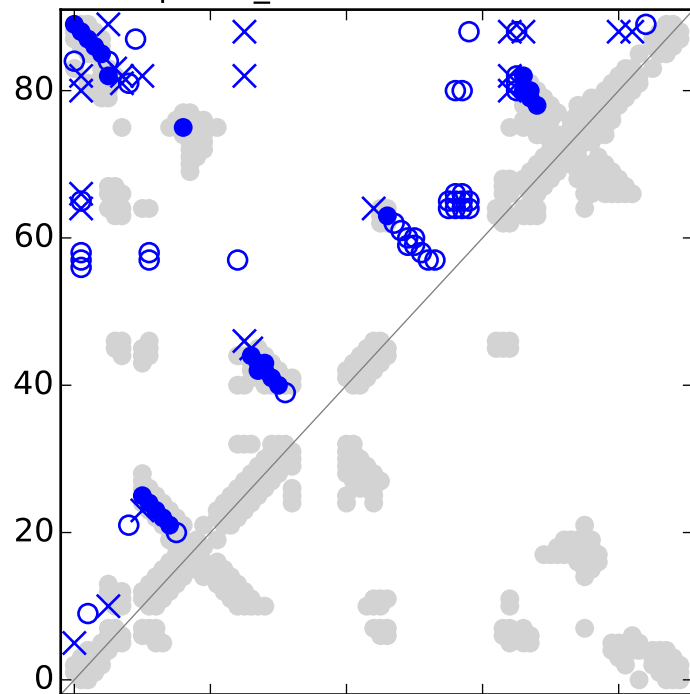

Top L/2 EC contacts for RF01852

Top L/2 MI_E contacts for RF01852

RFAM secondary structure for RF01852

Top L EC contacts for RF01852

Top L MI_E contacts for RF01852

RFAM secondary structure for RF01852

○○ Un-mapped
 ●● True positive
 ×× False positive