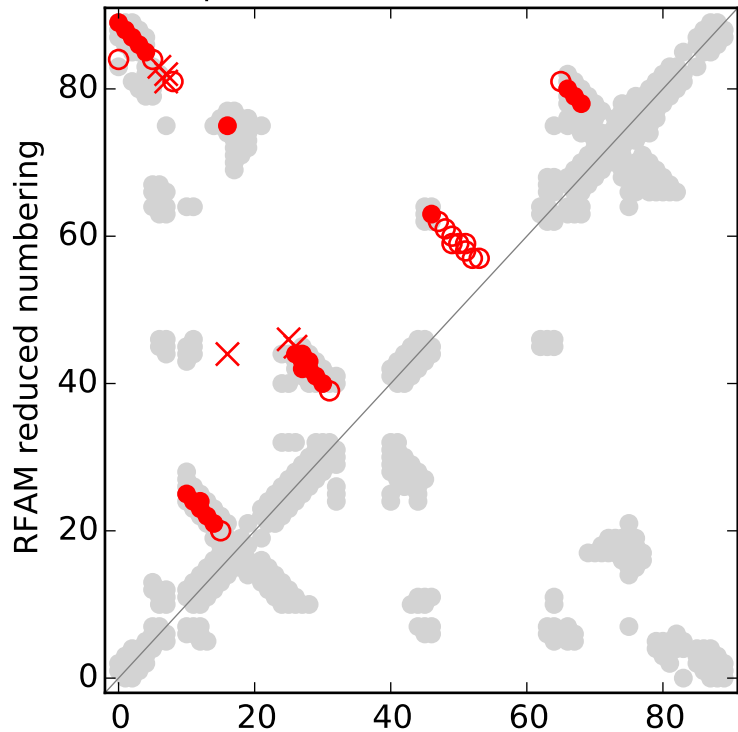

Top L/2 EC contacts for RF01852

Top L/2 MI_E contacts for RF01852

RFAM secondary structure for RF01852

Top L EC contacts for RF01852

Top L MI_E contacts for RF01852

RFAM secondary structure for RF01852

○○ Un-mapped
 ●● True positive
 ×× False positive