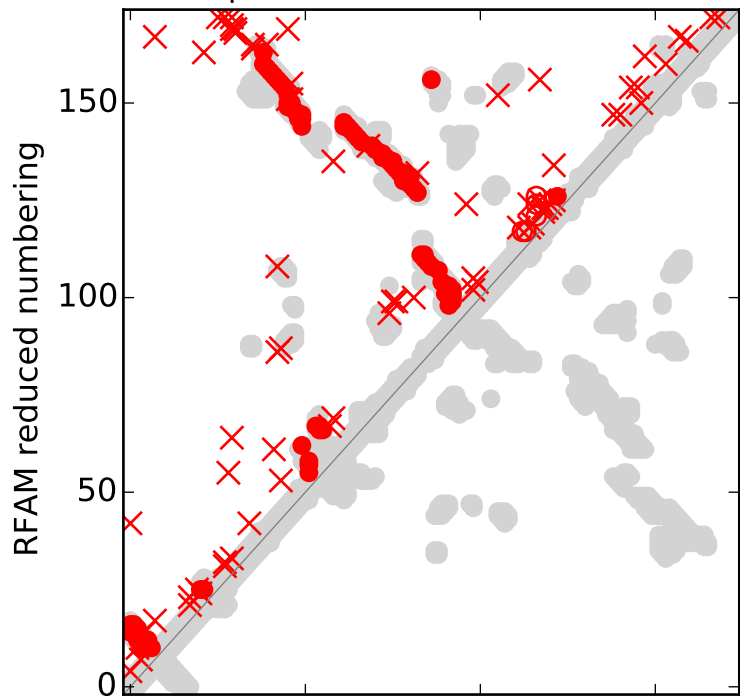

Top L/2 EC contacts for RF02001

Top L/2 MI\_E contacts for RF02001

RFAM secondary structure for RF02001

Top L EC contacts for RF02001

Top L MI\_E contacts for RF02001

RFAM secondary structure for RF02001

○ ○ Un-mapped    ● ● True positive    × × False positive