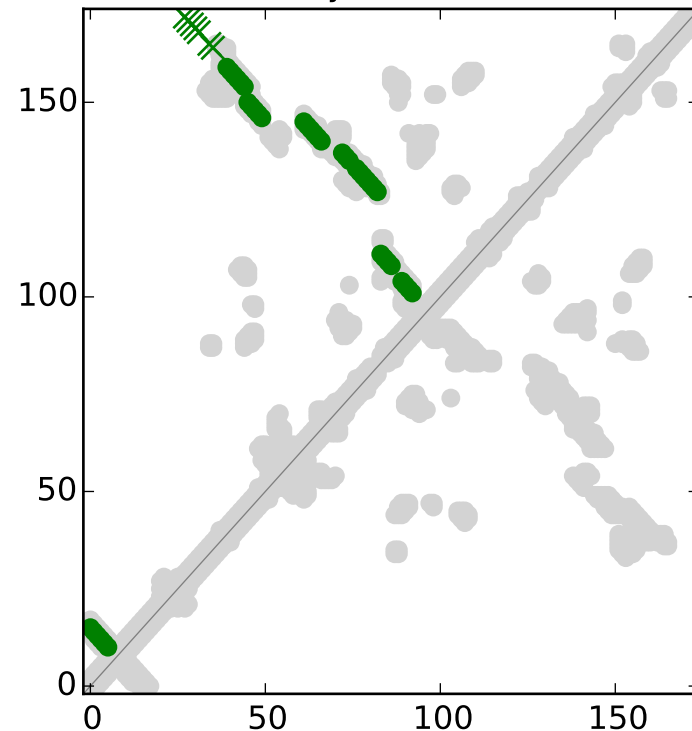

Top L/2 EC contacts for RF02001

Top L/2 MI\_E contacts for RF02001

RFAM secondary structure for RF02001

Top L EC contacts for RF02001

Top L MI\_E contacts for RF02001

RFAM secondary structure for RF02001

○ ○ Un-mapped    ● ● True positive    × × False positive