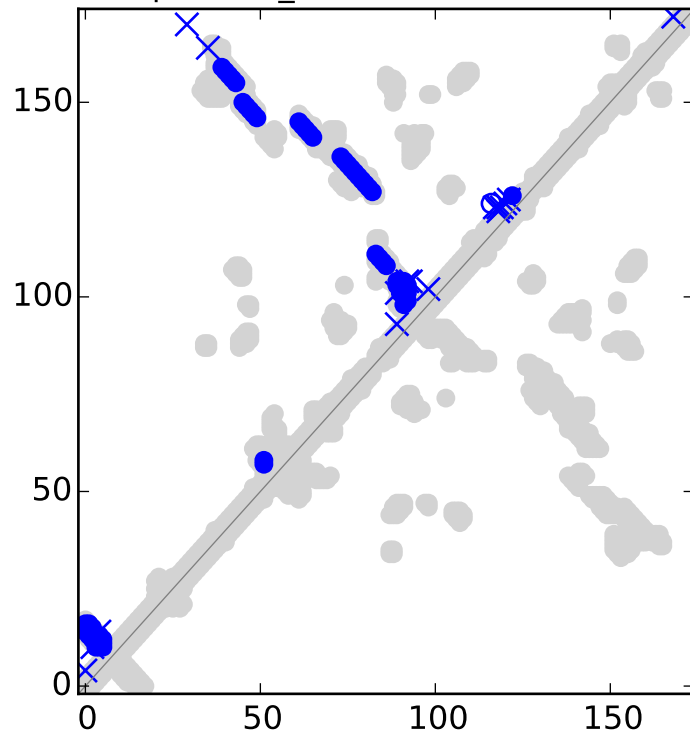

Top L/2 EC contacts for RF02001

Top L/2 MI\_E contacts for RF02001

RFAM secondary structure for RF02001

Top L EC contacts for RF02001

Top L MI\_E contacts for RF02001

RFAM secondary structure for RF02001

○ ○ Un-mapped    ● ● True positive    × × False positive